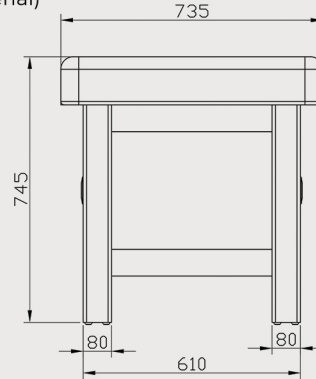

TOP DESIGN

Two Section Top Mattress

FOAM

120 mm mixed layers of different densities for comfortable massage experience

FRAME STRUCTURE

Solid wood construction with tenon & mortise Joinery
Reclining Mechanism is Nylon and SS 304 (corrosion resistant material)

ADJUSTMENTS

Height	Fixed Height
Backrest	Manual Backrest Adjustment

STORAGE

1520 x 450 x 330 mm (LxDxH)

LOAD BEARING CAPACITY

250 kgs

UPHOLSTERY

Type	Flame / UV / Abrasion Resistant 1.2 mm PVC Coated Fabric
Color Options	40 Colour Options
Weight	660 gsm + 5%
Abrasion	EN ISO 5470=2, 25000 cycles

WOOD FINISH

Natural Spruce Finish, Dark Walnut, Yellow Teak, and Wenge Colour

WARRANTY

Structure	5 years
Upholstery	1 year against manufacturing defects

WEIGHTS

Table Weight	70 Kgs
Shipping weight	125 Kgs
Shipping Dimensions	L 202 X W 91 X H 82 CMS

OPTIONAL FEATURE

Manual height adjustment can be added at extra costs

NOTE

General wear and tear and use of harsh chemicals will void your warranty on the upholstery

SIDE VIEW