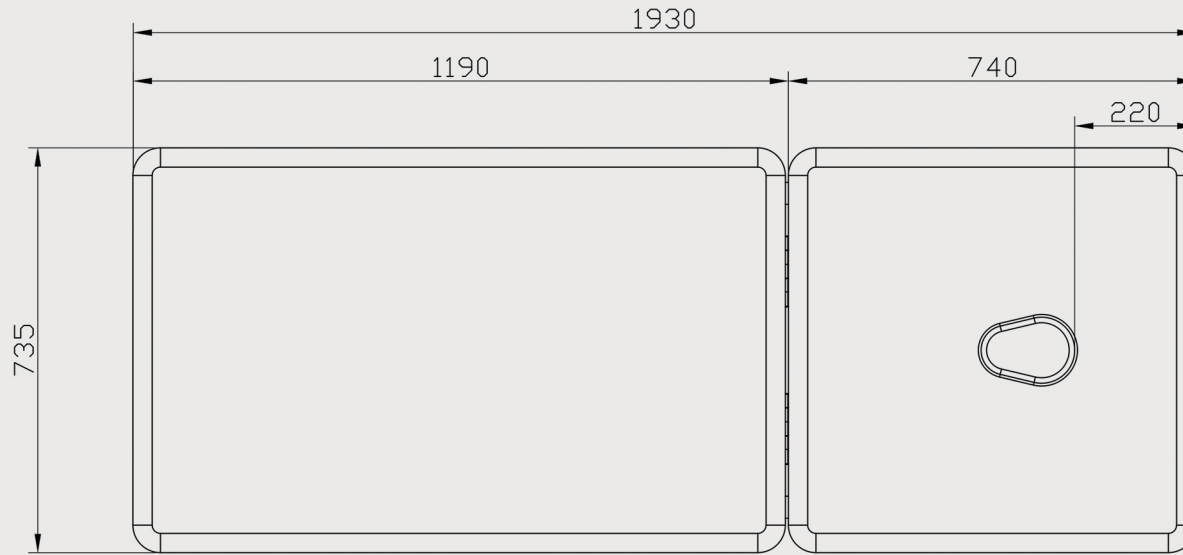

## STORAGE

1520 x 450 x 330 mm (LxDxH)

## NOTE

General wear and tear and use of harsh chemicals will void your warranty on the upholstery

SIDE VIEW

SIDE VIEW

ISOMETRIC VIEW

ISOMETRIC VIEW

All dimensions are in mm

## TOP VIEW

## FRONT VIEW

All dimensions are in mm