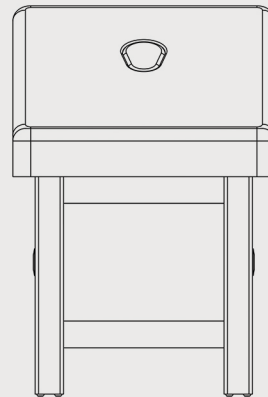

TOP DESIGN

Two Section Top Mattress

FOAM

120 mm mixed layers of different densities for comfortable massage experience

FRAME STRUCTURE

Solid wood construction with tenon & mortise Joinery
Reclining Mechanism is Nylon and SS 304 (corrosion resistant material)

ADJUSTMENTS

Height	Fixed Height
Backrest	Manual Backrest Adjustment

STORAGE

1520 x 450 x 330 mm (LxDxH)

LOAD BEARING CAPACITY

250 kgs

UPHOLSTERY

Type	Flame / UV / Abrasion Resistant 1.2 mm PVC Coated Fabric
Color Options	40 Colour Options
Weight	660 gsm + 5%
Abrasion	EN ISO 5470=2, 25000 cycles

WOOD FINISH

Natural Spruce Finish, Dark Walnut, Yellow Teak, and Wenge Colour

WARRANTY

Structure	5 years
Upholstery	1 year against manufacturing defects

WEIGHTS

Table Weight	70 Kgs
Shipping weight	125 Kgs
Shipping Dimensions	L 202 X W 91 X H 82 CMS

OPTIONAL FEATURE

Manual height adjustment can be added at extra costs

NOTE

General wear and tear and use of harsh chemicals will void your warranty on the upholstery

SIDE VIEW

All dimensions are in mm